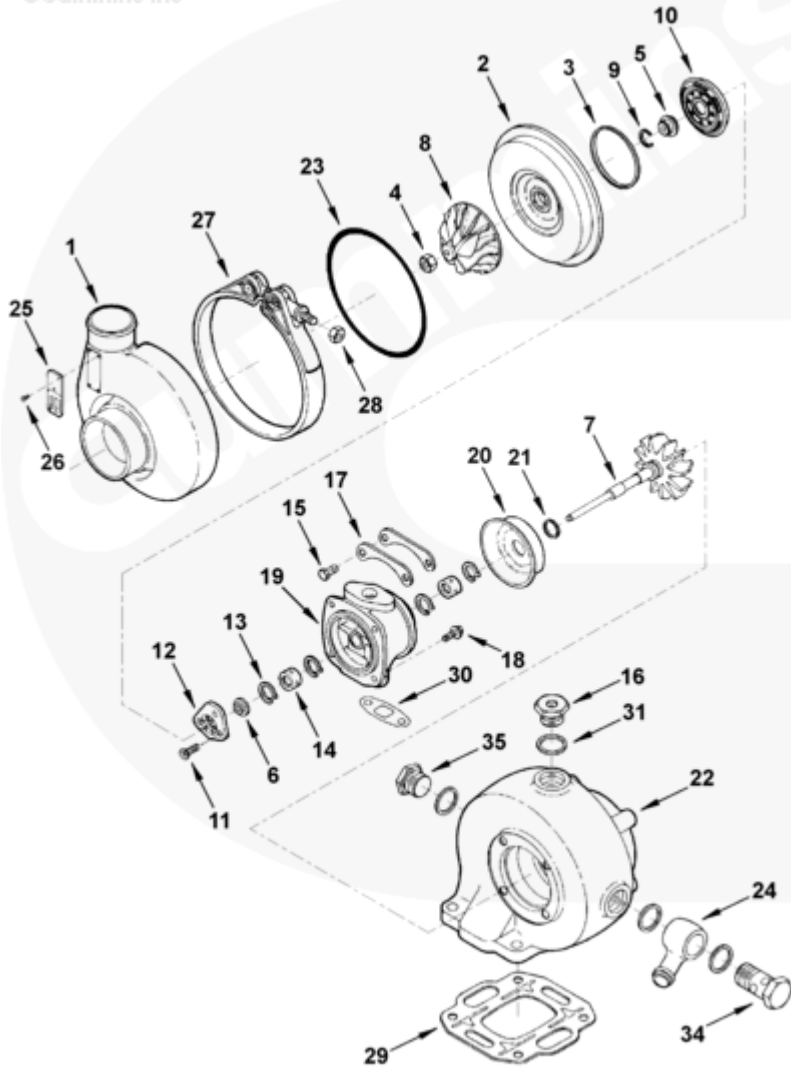

tu910ga

SMALL | MEDIUM | LARGE

Cart	Ref No	Part Number	Part Description	Required	Remarks
View My Cart					
		PP97030	Turbocharger		MR - TURBOCHARGER
☐		3802591	Turbocharger Kit		
☐		3802537	Turbocharger	1	
☐	1	3525359	Compressor Housing	1	
☐	2	3522801	Turbocharger Diffuser	1	
☐	3	3502449	Rectangular Ring Seal	1	
☐		3545745	Rotor Assembly	1	
	4	3503562	Lock Nut	1	M7 X 1.00